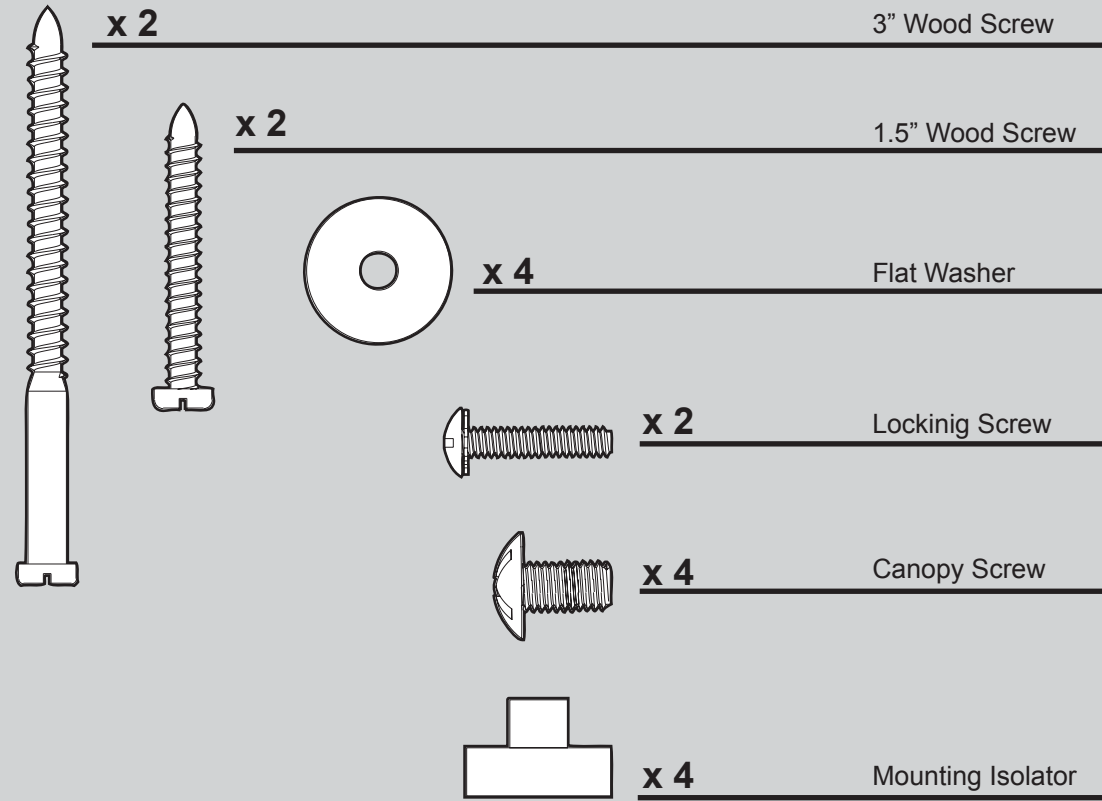

Hardware

(Drawn to Scale)